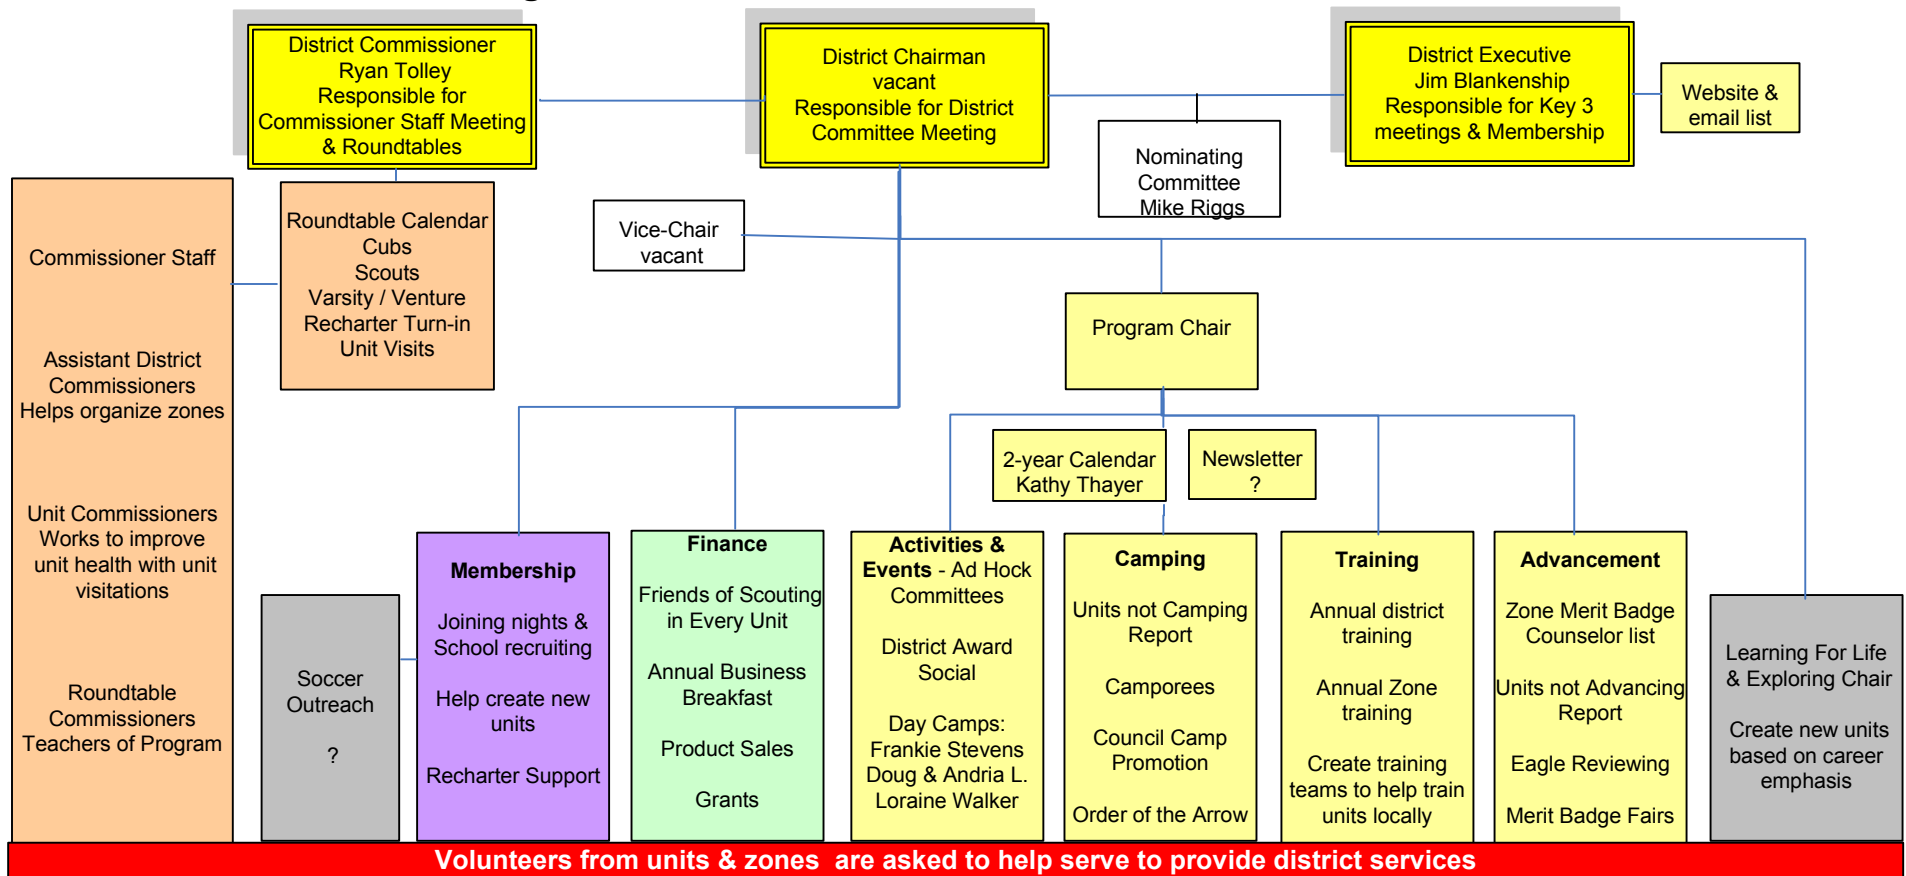

Columbia Basin District Organizational Chart

9/12/2008

School-based Packs ?	School-based Troops & Crews ?	Moses Lake Zone Mark Poth John Hyer	Ephrata Zone Carl Yeates Lloyd Buleson	Explorer Posts ?	Saddle Mountain District Brent Giles Michael Christensen
35 ? Coulee City 40 Quincy 42 Ephrata 44 Soap Lake 65 Larsen Heights 67 Garden Heights 70 Peninsula 88 Christian School 73 Ritzville & 871 Lind 808 Othello 810 ?Warden 898 ?Royal City 100 ?Mattawa	35 Coulee City 41 Ephrata 67 Moses Lake 69 Moses Lake 101 Quincy 808 ?Othello 888 Ritzville 898 ?Royal City 100 ?Mattawa Crew 69 M.L. ? = New Units	Moses Lake 43 1 st 55 5 th 77 2 nd 92 6 th 96 4 th 97 3 rd 98 8 th 110 10 th Spanish	63 Ephrata 3 rd 64 Ephrata 2 nd 66 Ephrata 1 st 76 Quincy Spanish Okanogan District 27 Orrville 52 Omak 107 Coulee Dam	Moses Lake 5 Grant Co. Fire #5 ? Ephrata Fire #21 80 Grant Co. Sheriff ? Civil Air Patrol Othello 805 Police Dept. ? New Units: Law, Medical, fire, police Or career exploring	72 Warden 78 Royal City 87 Royal Slope 94 Wahluke 801 Othello 1 st 802 Othello 2 nd 803 Othello 3 rd Spanish School-based 73, 888, 808, 871 ?810, ?898, ?100